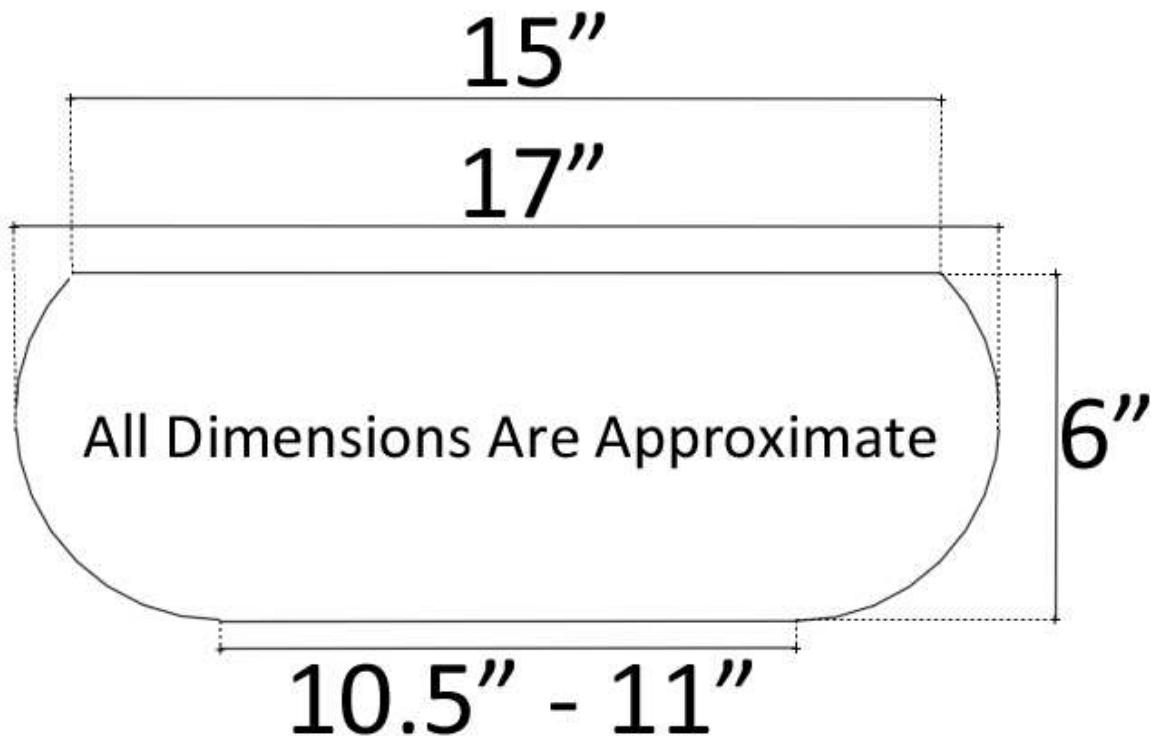

Description:

- Vessel Mount
- Handcrafted Porcelain
Each sink has variations in size, finish, and textures
Because of the hand made nature of each sink,
expect imperfections and variations

Available Finishes:

B	Bronze Glaze
W	White Glaze

Available Drains:

D004	Grid Strainer
D005	Lift and Turn
D006	Pop-up w/ horizontal lift rod
D101 - D604	Decorative Drain

DIMENSIONS WILL VARY. DO NOT use this sheet as a guide for countertop cuts.